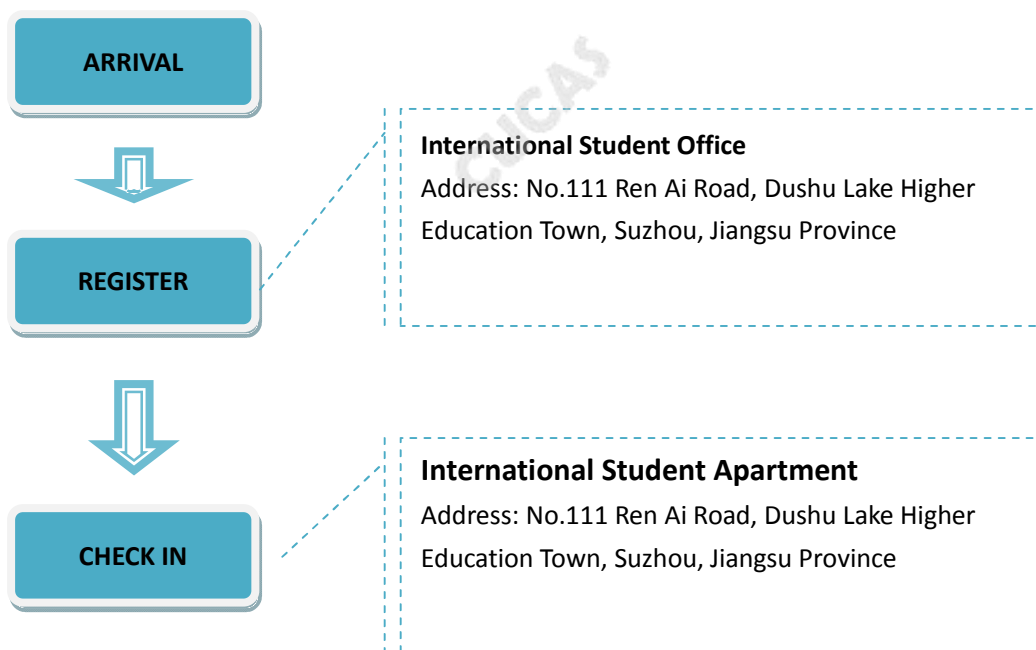

Xi'an Jiaotong-Liverpool University

■ CHECK IN INFORMATION

DATE/PERIOD: **Registration dates indicated on the admission notice**

Check in before the registration date/period? **-Not Allowed**

- 24 hrs on duty? **- Yes**

■ AFTER ARRIVAL

■ HOTELS AROUND THE CAMPUS

eLong.com—the biggest online hotel booking website in China

English service is available.

■ OTHER REMINDERS

Temporary Residence

Students live off campus must get a Registration Form of Temporary Residence within 24 hours at the local police station, but if you settle down in a hotel, you don't have to do so.