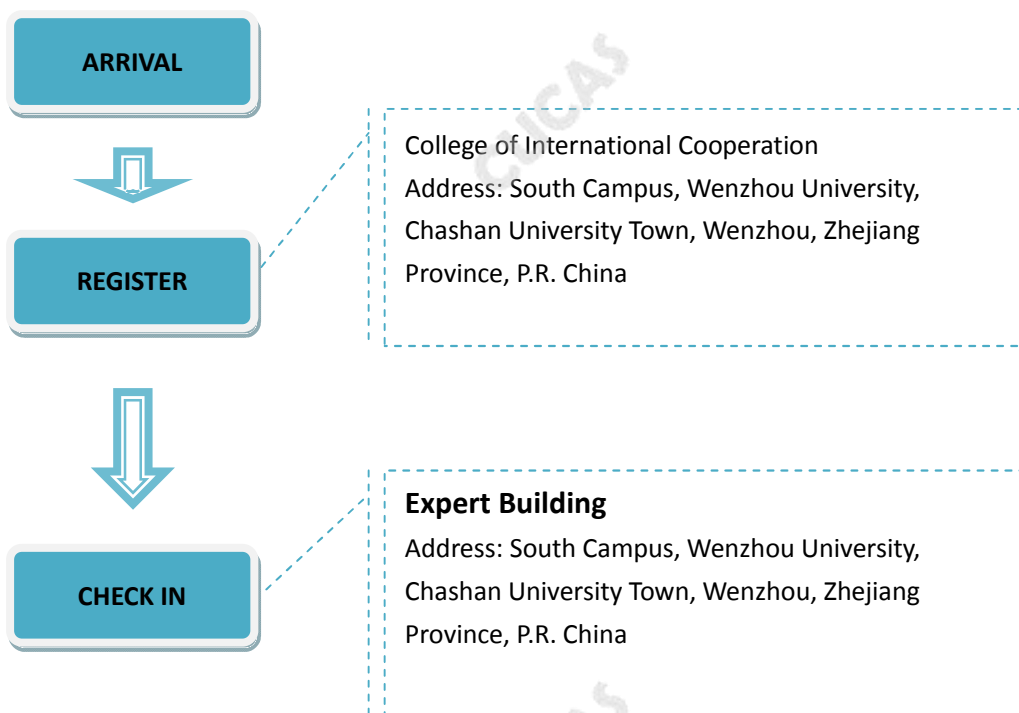

Wenzhou University

■ CHECK IN INFORMATION

DATE/PERIOD: **Registration dates indicated on the admission notice**

Check in before the registration date/period? **-Not Allowed**

- 24 hrs on duty? **- Yes**

■ AFTER ARRIVAL

■ HOTELS AROUND THE CAMPUS

eLong.com—the biggest online hotel booking website in China

English service is available.

■ OTHER REMINDERS

Temporary Residence

Students live off campus must get a Registration Form of Temporary Residence within 24 hours at the local police station, but if you settle down in a hotel, you don't have to do so.